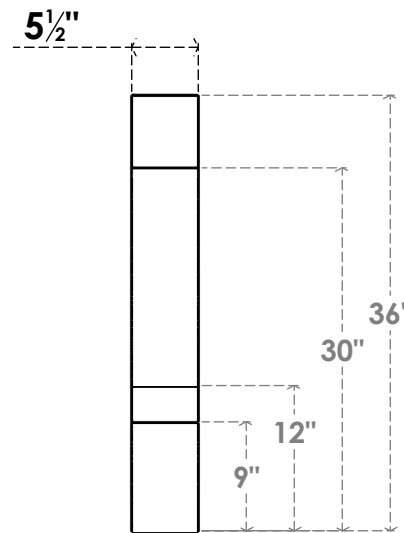

ITEM NUMBER: BRCPC055X30000X36000BOA

5 1/2"W X 30"D X 36"H BALBOA ARCHITECTURAL GRADE PVC CLOSED KNEE BRACE

SIDE PROFILE

FRONT PROFILE

ISOMETRIC

EKENA MILLWORK
2300 WEST MAIN ST.
CLARKSVILLE, TX 75426
TOLL FREE: 866-607-0453
WWW.EKENAMILLWORK.COM

NOTES

1. INSTALLATION TO BE COMPLETED IN ACCORDANCE WITH MANUFACTURER'S SPECIFICATIONS.
2. DRAWING MAY NOT BE TO SCALE
3. THIS DRAWING IS INTENDED FOR DESIGN AND PLANNING PURPOSES ONLY.
4. ALL INFORMATION CONTAINED HEREIN WAS CURRENT AT THE TIME OF DEVELOPMENT BUT MUST BE REVIEWED AND APPROVED BY THE PRODUCT MANUFACTURER TO BE CONSIDERED ACCURATE.
5. ARCHITECTURAL GRADE PVC PRODUCTS ARE MADE FROM EXPANDED CELLULAR PVC AND COME NATURALLY WHITE BUT MAY BE PAINTED