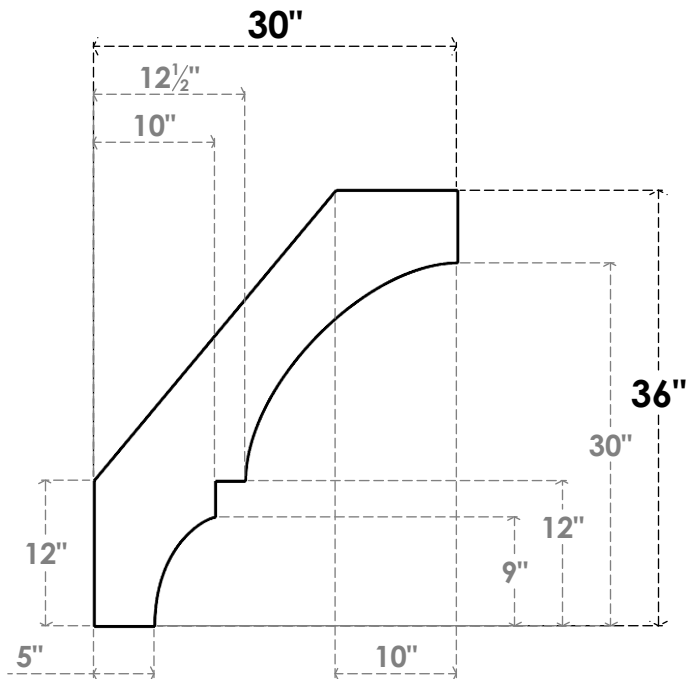

ITEM NUMBER: BRCPC055X30000X36000BOA

5 1/2"W X 30"D X 36"H BALBOA ARCHITECTURAL GRADE PVC CLOSED KNEE BRACE

SIDE PROFILE

FRONT PROFILE

ISOMETRIC

EKENA MILLWORK
2300 WEST MAIN ST.
CLARKSVILLE, TX 75426
TOLL FREE: 866-607-0453
WWW.EKENAMILLWORK.COM